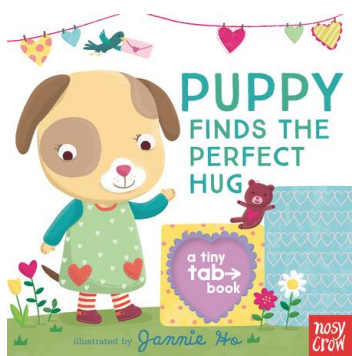

Puppy Finds the Perfect Hug
Nosy Crow; Illustrated by Jannie Ho
978-1-5362-2010-0
Candlewick Press
7-1/2 x 7-1/2 | 10 pgs | 32 ctn qty
BR | $8.99 | **On Sale 12-14-2021**